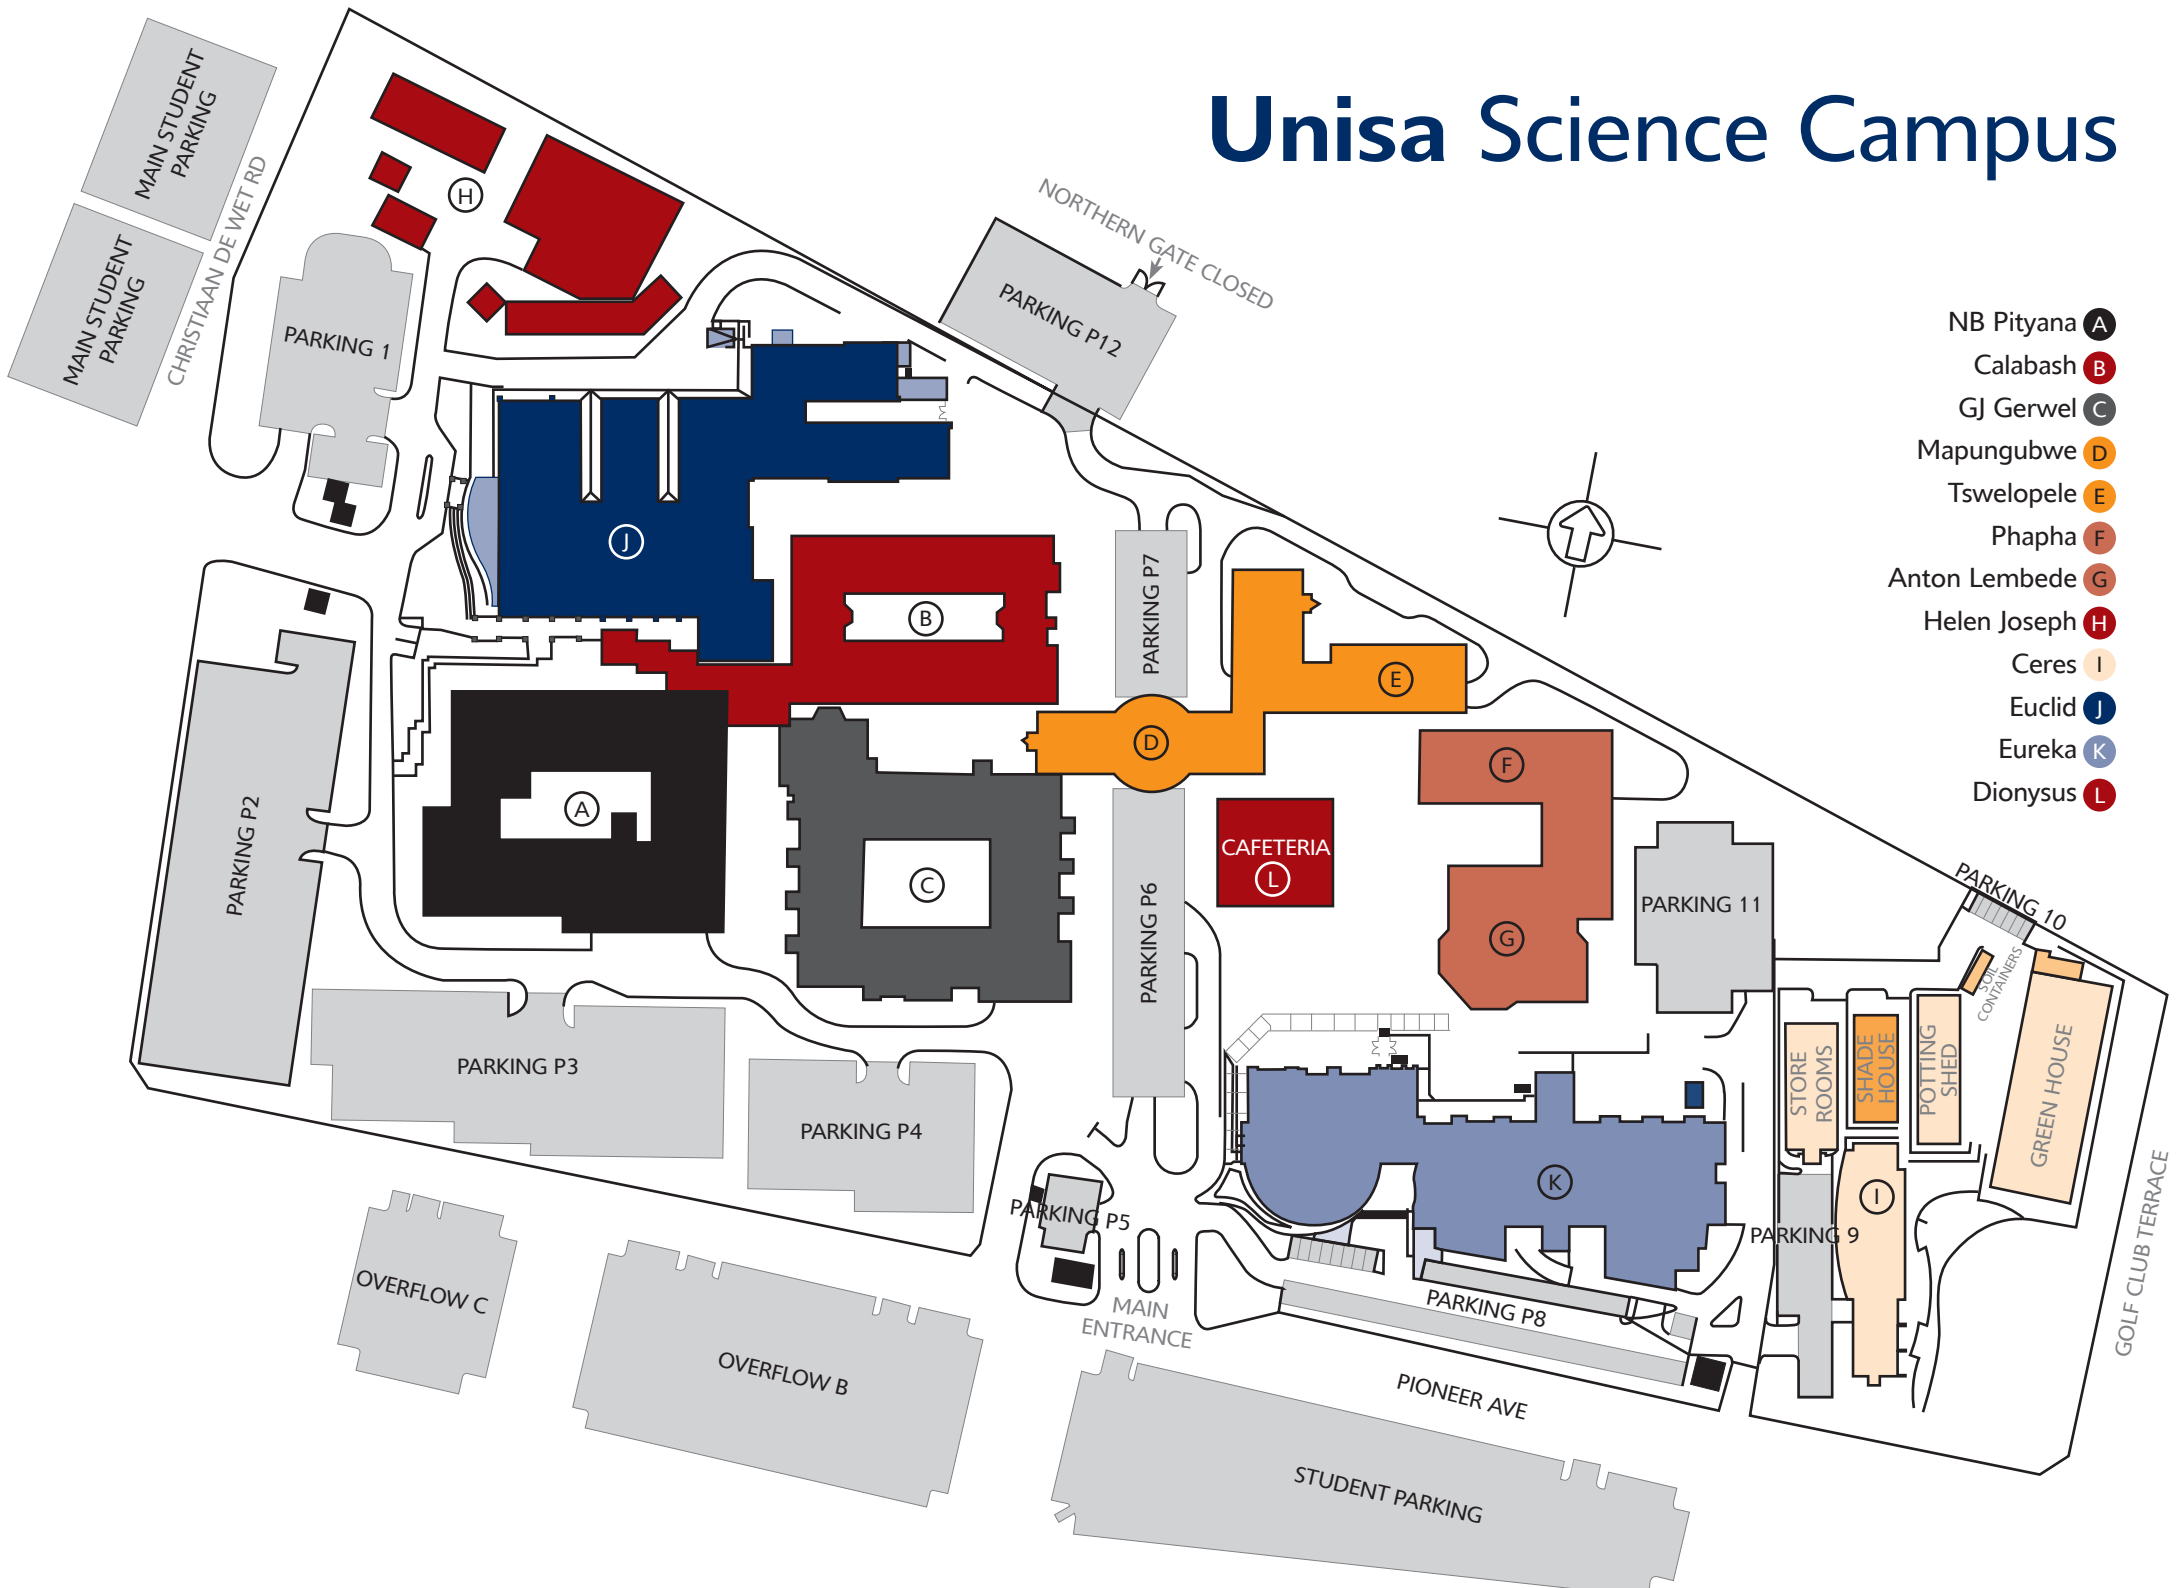

Unisa Science Campus

- NB Pityana **A**
- Calabash **B**
- GJ Gerwel **C**
- Mapungubwe **D**
- Tswelopele **E**
- Phapha **F**
- Anton Lembede **G**
- Helen Joseph **H**
- Ceres **I**
- Euclid **J**
- Eureka **K**
- Dionysus **L**

MAIN STUDENT PARKING
CHRISTIAAN DE WET RD

NORTHERN GATE CLOSED
PARKING P12

PARKING 1

PARKING P2

PARKING P3

PARKING P4

OVERFLOW C

OVERFLOW B

PARKING P5
MAIN ENTRANCE

PARKING P7

PARKING P6

CAFETERIA **L**

PARKING P8

PIONEER AVE
STUDENT PARKING

PARKING 11

STORE ROOMS